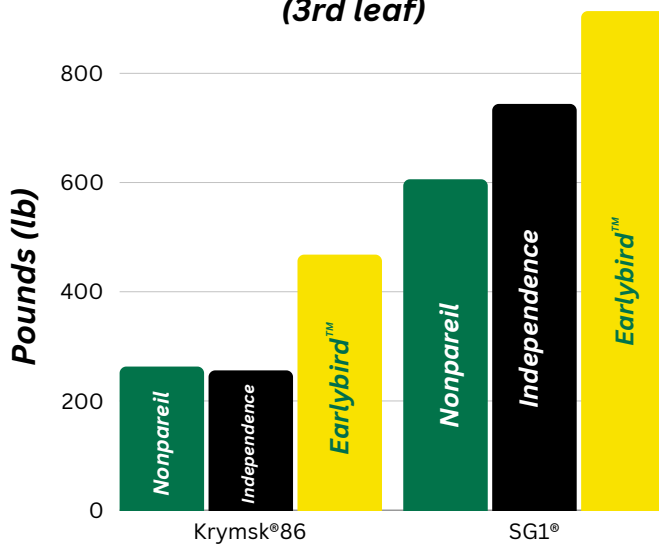

Earlybird™

Self-fertile almond variety from Sierra Gold Nurseries

Harvesting a full week before Nonpareil, this vigorous cultivar shakes clean and showcases superior in-shell potential with its paper shell. Notably resilient against NOW due to an excellent shell seal. It produces kernels 20% larger than Nonpareil and achieves a crackout rate 6% higher.

**2023 Yield Data
(3rd leaf)**

Very high yielding

Shakes clean!

**Harvests 1 week before
Nonpareil**

No double kernels

Light kernel color

**Vigorous tree that fills
canopy well**

**Paper shell lends to excellent
in-shell potential**

**Reduced NOW vulnerability
due to excellent shell seal and
early harvest.**

Large kernel size

**Crackout 64%, where
Nonpareil was 58% and
Independence was 59%**

Call us Today! 1.800.243.GOLD

Sierra Gold Nurseries